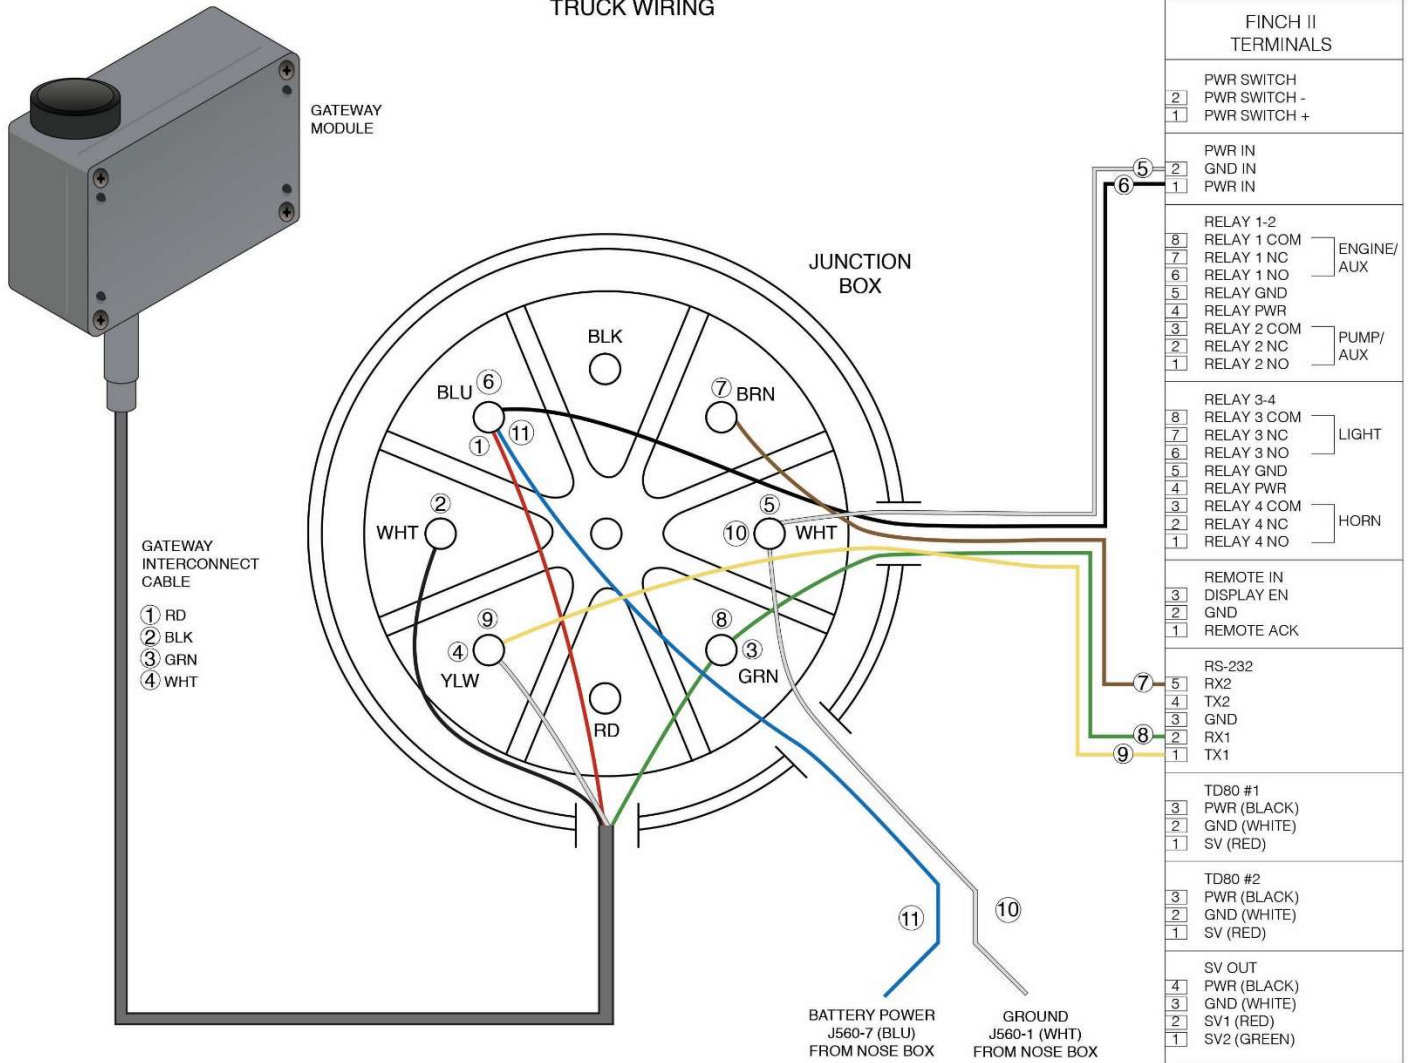

Trailer Wiring Schematic

Truck Wiring Schematic

TRUCK WIRING

FINCH II DISPLAY		
FINCH II TERMINALS		
②	PWR SWITCH -	
①	PWR SWITCH +	
②	PWR IN	
①	GND IN	
⑥	PWR IN	
⑧	RELAY 1 COM	ENGINE/AUX
⑦	RELAY 1 NC	
⑥	RELAY 1 NO	
⑤	RELAY GND	
④	RELAY PWR	PUMP/AUX
③	RELAY 2 COM	
②	RELAY 2 NC	
①	RELAY 2 NO	
⑧	RELAY 3 COM	LIGHT
⑦	RELAY 3 NC	
⑥	RELAY 3 NO	
⑤	RELAY GND	
④	RELAY PWR	HORN
③	RELAY 4 COM	
②	RELAY 4 NC	
①	RELAY 4 NO	
③	REMOTE IN	DISPLAY EN
②	GND	
①	REMOTE ACK	
⑤	RS-232 RX2	RS-232
④	TX2	
③	GND	
②	RX1	
①	TX1	
③	TD80 #1 PWR (BLACK)	TD80 #1
②	GND (WHITE)	
①	SV (RED)	
③	TD80 #2 PWR (BLACK)	TD80 #2
②	GND (WHITE)	
①	SV (RED)	
④	SV OUT PWR (BLACK)	SV OUT
③	GND (WHITE)	
②	SV1 (RED)	
①	SV2 (GREEN)	