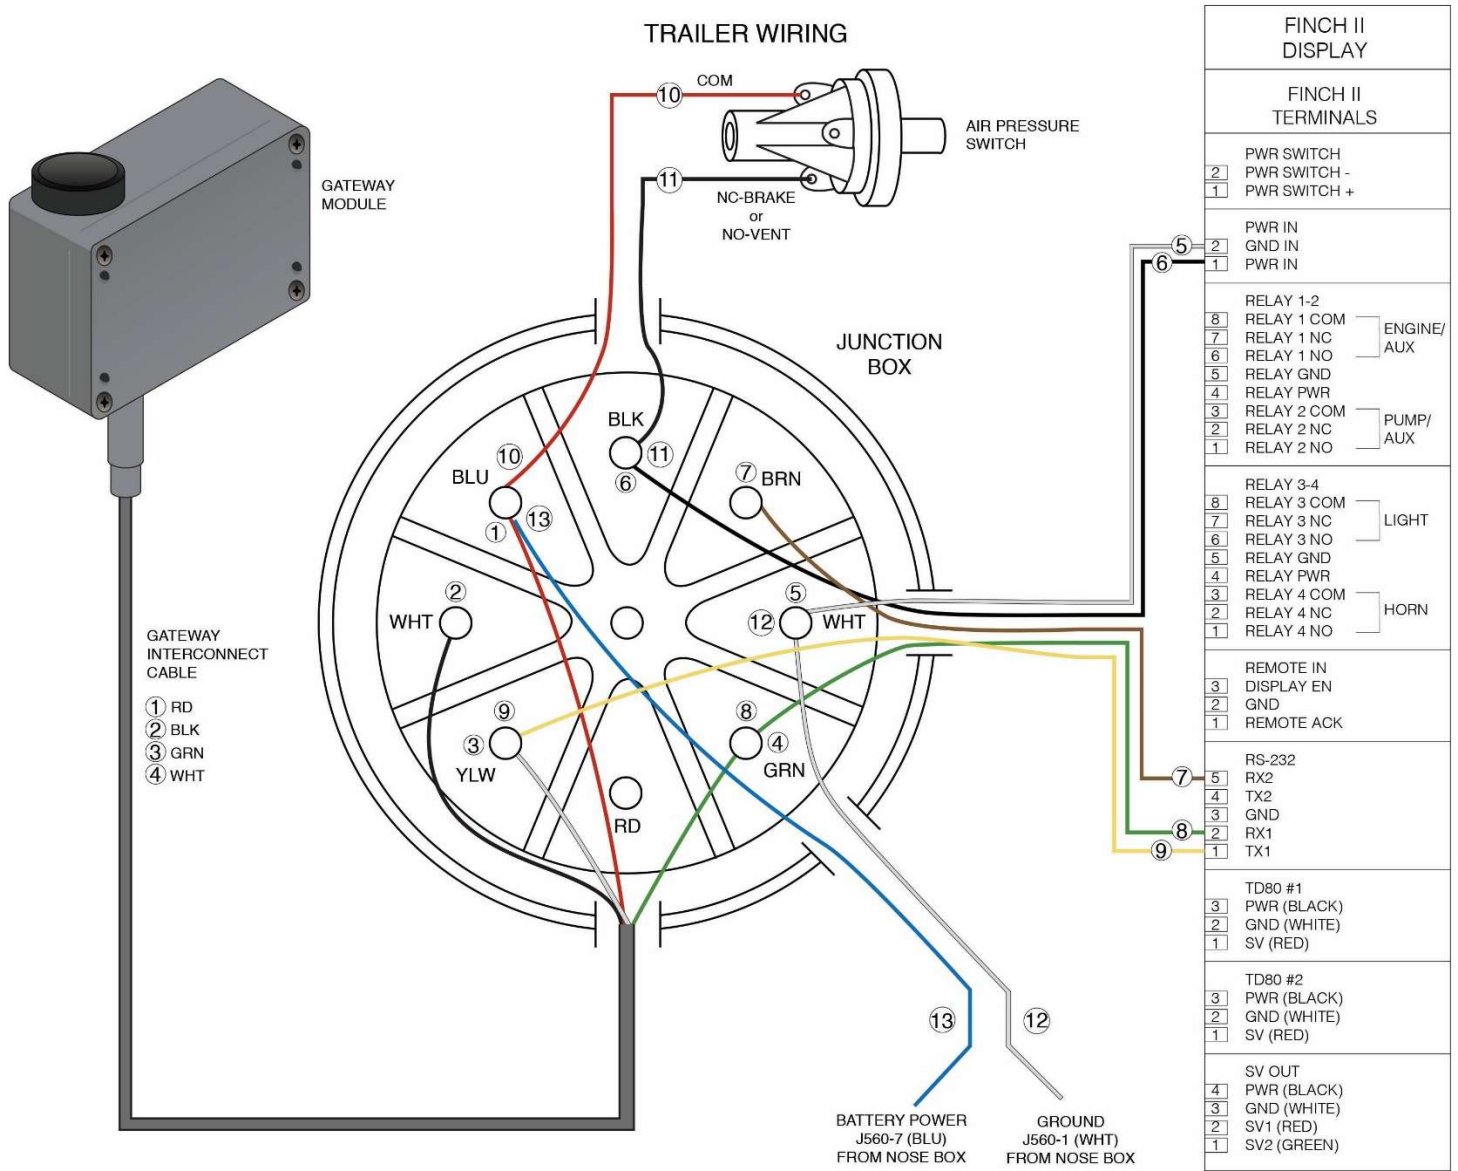

Trailer Wiring Schematic

Truck Wiring Schematic

TRUCK WIRING

FINCH II DISPLAY		
FINCH II TERMINALS		
②	PWR SWITCH -	
①	PWR SWITCH +	
②	PWR IN	
①	GND IN	
⑥	PWR IN	
⑧	RELAY 1 COM	ENGINE/AUX
⑦	RELAY 1 NC	
⑥	RELAY 1 NO	
⑤	RELAY GND	
④	RELAY PWR	PUMP/AUX
③	RELAY 2 COM	
②	RELAY 2 NC	
①	RELAY 2 NO	
⑧	RELAY 3 COM	LIGHT
⑦	RELAY 3 NC	
⑥	RELAY 3 NO	
⑤	RELAY GND	
④	RELAY PWR	HORN
③	RELAY 4 COM	
②	RELAY 4 NC	
①	RELAY 4 NO	
③	REMOTE IN	DISPLAY EN
②	GND	
①	REMOTE ACK	
⑤	RS-232 RX2	RS-232
④	TX2	
③	GND	
②	RX1	
①	TX1	
③	TD80 #1 PWR (BLACK)	TD80 #1
②	GND (WHITE)	
①	SV (RED)	
③	TD80 #2 PWR (BLACK)	TD80 #2
②	GND (WHITE)	
①	SV (RED)	
④	SV OUT PWR (BLACK)	SV OUT
③	GND (WHITE)	
②	SV1 (RED)	
①	SV2 (GREEN)	